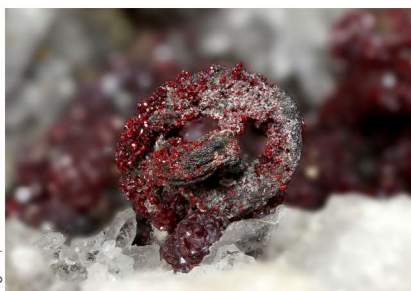

Proustite on Silver - Imiter, Morocco crystal: 1.2 x 1.1 cm